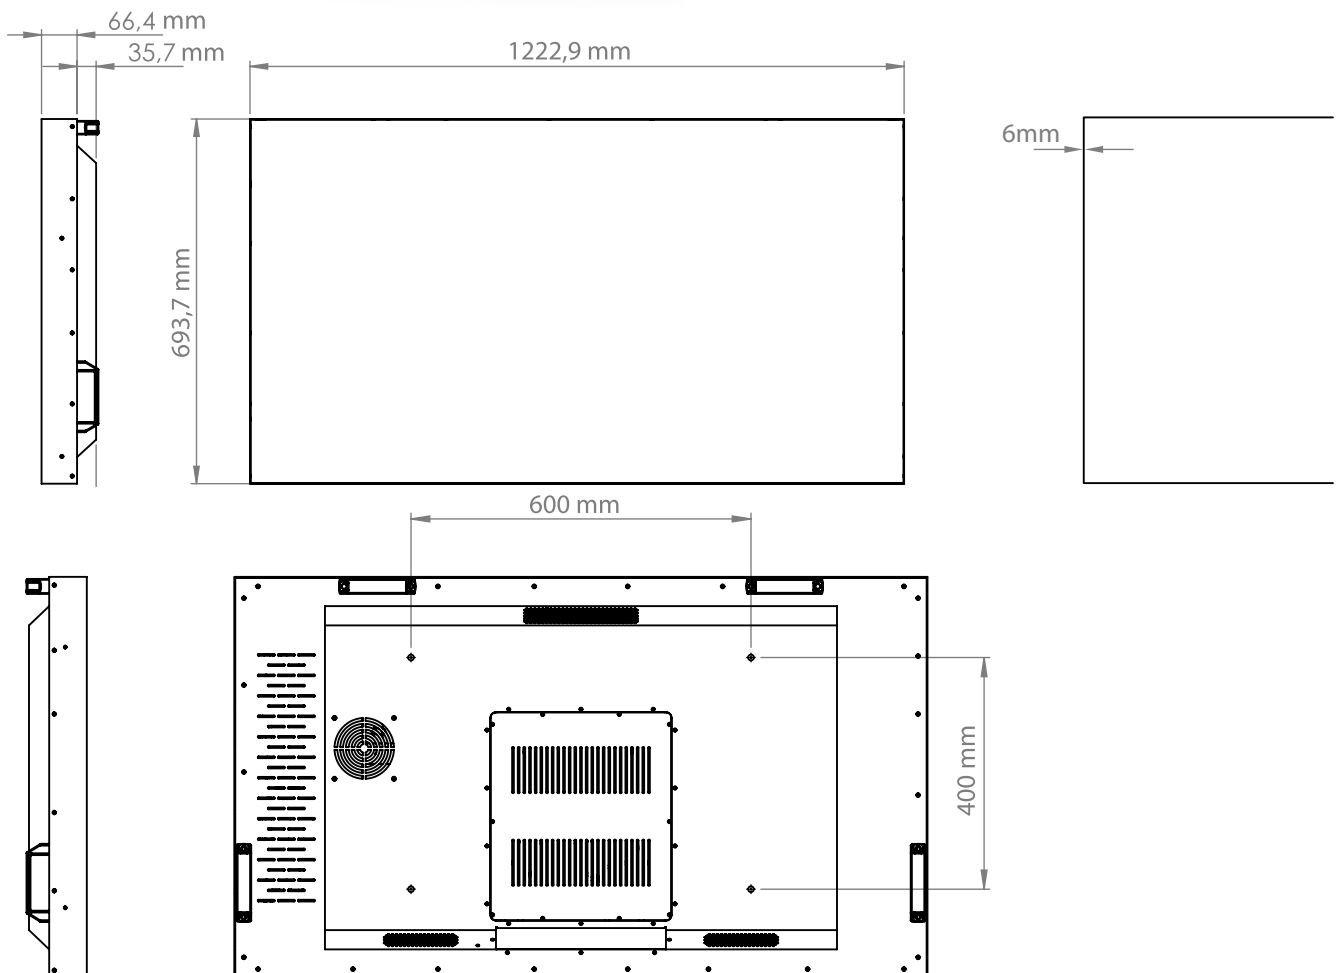

LCD TECHNICAL DETAILS

DISPLAX TILE